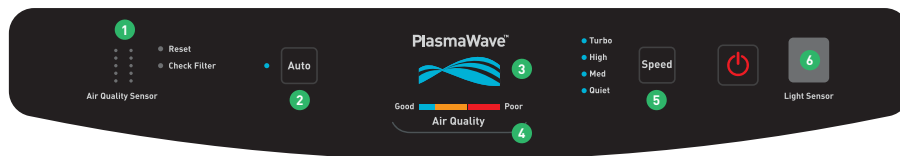

*CADR value (clean air delivery rate): The higher the value, the faster the air is cleansed of **smoke, dust** and **pollen**. Tested and certified by AHAM.

Product Description

Air purifier with highly effective AEON Blue® cleaning system – cleans indoor air more effectively than almost any other air purifier. The IDEAL AP30 combines HEPA, activated carbon and plasma air cleaning in one compact unit. Very effectively filters harmful substances out of the air: fine dust, pollen and other allergens, viruses and bacteria, mould spores, pet hair, cigarette smoke and even chemical fumes and odours. What's more, it enriches the air with charged ions. Purified and ionized air – a simple and natural principle with a refreshing result: a vitalising effect on mind and body, strengthening the immune system as well as protecting against cell damage and premature ageing processes, fatigue or diseases. And all this running at very low energy and quiet as a whisper – for optimum use for example in offices, bedrooms or medical practices – wherever you're looking for ideal indoor air.

IDEAL

IDEAL AP30

ÆON Blue
Technology

The ideal cleaning system: ÆON Blue® – That means efficient filter technology plus ionization for natural, fresh indoor air.

PLASMAWAVE™ TECHNOLOGY

Selectable ionizer for active air cleaning – with no harmful ozone emissions. The plasma system creates millions of charged ions in the air purifier. This optimises the balance between positive and negative air ions with two effects:

FUNCTIONS

1 Intelligent Air Sensor

Measures particles, odours or gases and determines the air quality.

2 Automatic Mode

Monitors the air quality with its intelligent sensor technology and controls the performance of the ventilator automatically.