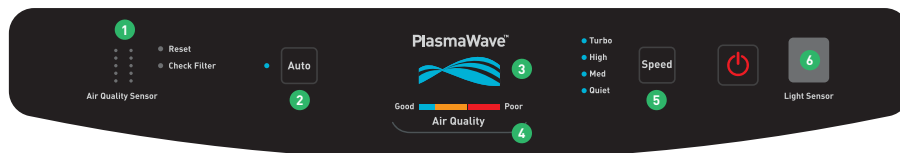

*CADR value (clean air delivery rate): The higher the value, the faster the air is cleansed of **smoke**, **dust** and **pollen**. Tested and certified by AHAM.

Product Description

Air purifier with highly effective AEON Blue® cleaning system – cleans indoor air more effectively than almost any other air purifier. The IDEAL AP15 combines HEPA, activated carbon and plasma air cleaning in one compact unit. Very effectively filters harmful substances out of the air: fine dust, pollen and other allergens, viruses and bacteria, mould spores, pet hair, cigarette smoke and even chemical fumes and odours. What's more, it enriches the air with charged ions. Purified and ionized air – a simple and natural principle with a refreshing result: a vitalising effect on mind and body, strengthening the immune system as well as protecting against cell damage and premature ageing processes, fatigue or diseases. And all this running at very low energy and quiet as a whisper – for optimum use for example in offices, bedrooms or medical practices – wherever you're looking for ideal indoor air.

IDEAL

IDEAL AP15

ÆON Blue
Technology

The ideal cleaning system: ÆON Blue® – That means efficient filter technology plus ionization for natural, fresh indoor air.

PLASMAWAVE™ TECHNOLOGY

Selectable ionizer for active air cleaning – with no harmful ozone emissions. The plasma system creates millions of charged ions in the air purifier. This optimises the balance between positive and negative air ions with two effects:

FUNCTIONS

1 Intelligent Air Quality Sensor

Measures particles, odours or gases and determines the air quality.

2 Automatic Mode

Monitors the air quality with its intelligent sensor technology and controls the performance of the ventilator automatically.